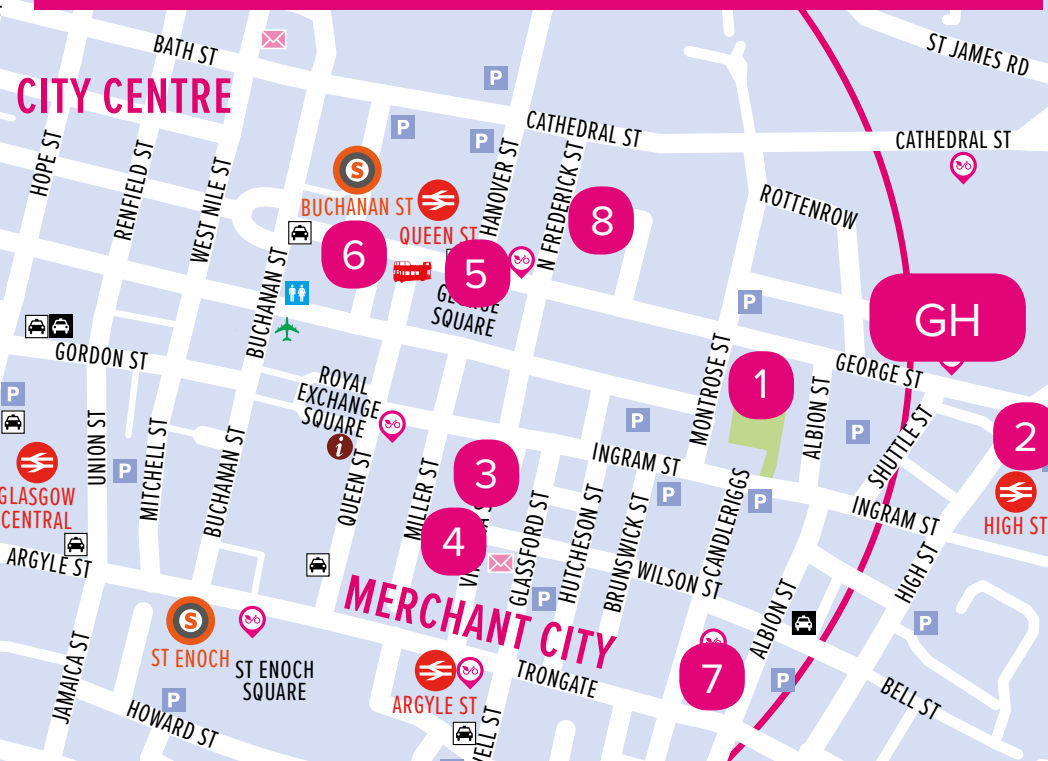

## HOTELS NEAR THE GRAHAM HILLS BUILDING

1. Premier Inn George Square
2. Moxy Hotel
3. Mercure Hotel
4. Ibis Styles
5. Millennium Hotel
6. Carlton George
7. Fraser Suites
8. Z Hotel

**EBLIP10, 16 - 19 JUNE 2019**

Book via [peoplemakeglasgow.com/findahotel](http://peoplemakeglasgow.com/findahotel) for best available rates. Glasgow has very high occupancy levels for hotel rooms due to the large number of events in the city.